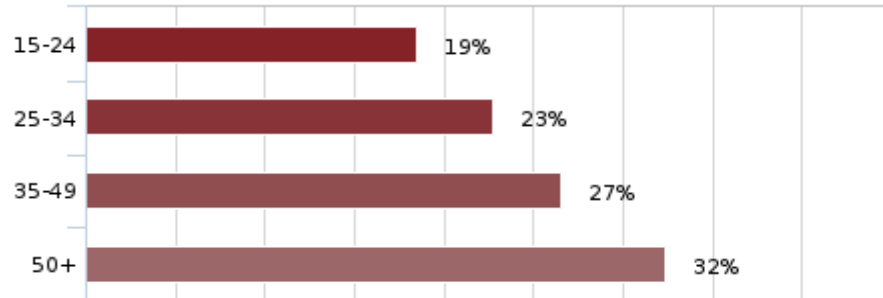

747,000
PRINT REACH

181,623
DIGITAL REACH (COMBINED UB'S)

GENDER

AGE

HH INCOME

SOURCE: PAMS 2017 / Effective Measure June / ABC / Facebook / Twitter / Instagram

Readership: **747,000**
Circulation: **62,842**

EMPLOYMENT

AGE

Average: 44

RACE

LSM

GENDER

HH INCOME

Average: R 5,224