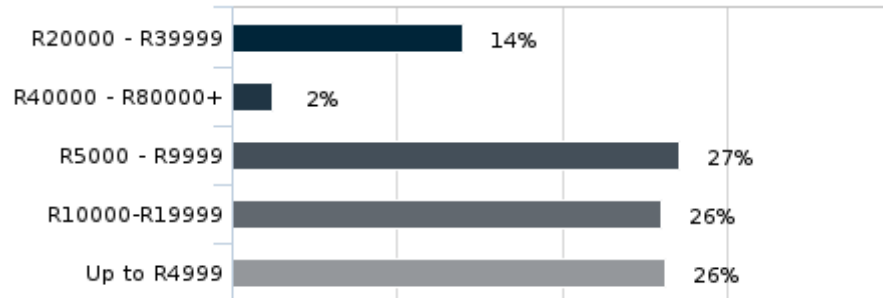

747,000
PRINT REACH

181,623
DIGITAL REACH (COMBINED UB'S)

GENDER

AGE

HH INCOME

SOURCE: PAMS 2017 / Effective Measure June / ABC / Facebook / Twitter / Instagram

Readership: **747,000**
Circulation: **62,842**

EMPLOYMENT

AGE

Average: 44

RACE

LSM

GENDER

HH INCOME

Average: R 5,224