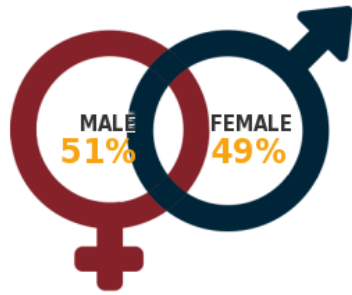

747,000
PRINT REACH

181,623
DIGITAL REACH (COMBINED UB'S)

GENDER

AGE

HH INCOME

SOURCE: PAMS 2017 / Effective Measure June / ABC / Facebook / Twitter / Instagram

Readership: **747,000**
Circulation: **62,842**

EMPLOYMENT

AGE

Average: 44

RACE

LSM

GENDER

HH INCOME

Average: R 5,224