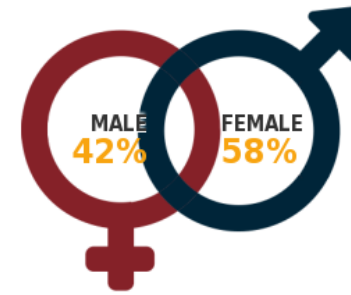

747,000
PRINT REACH

181,623
DIGITAL REACH (COMBINED UB'S)

GENDER

AGE

HH INCOME

SOURCE: PAMS 2017 / Effective Measure June / ABC / Facebook / Twitter / Instagram

Readership: **747,000**
Circulation: **62,842**

EMPLOYMENT

AGE

Average: 44

RACE

LSM

GENDER

HH INCOME

Average: R 5,224